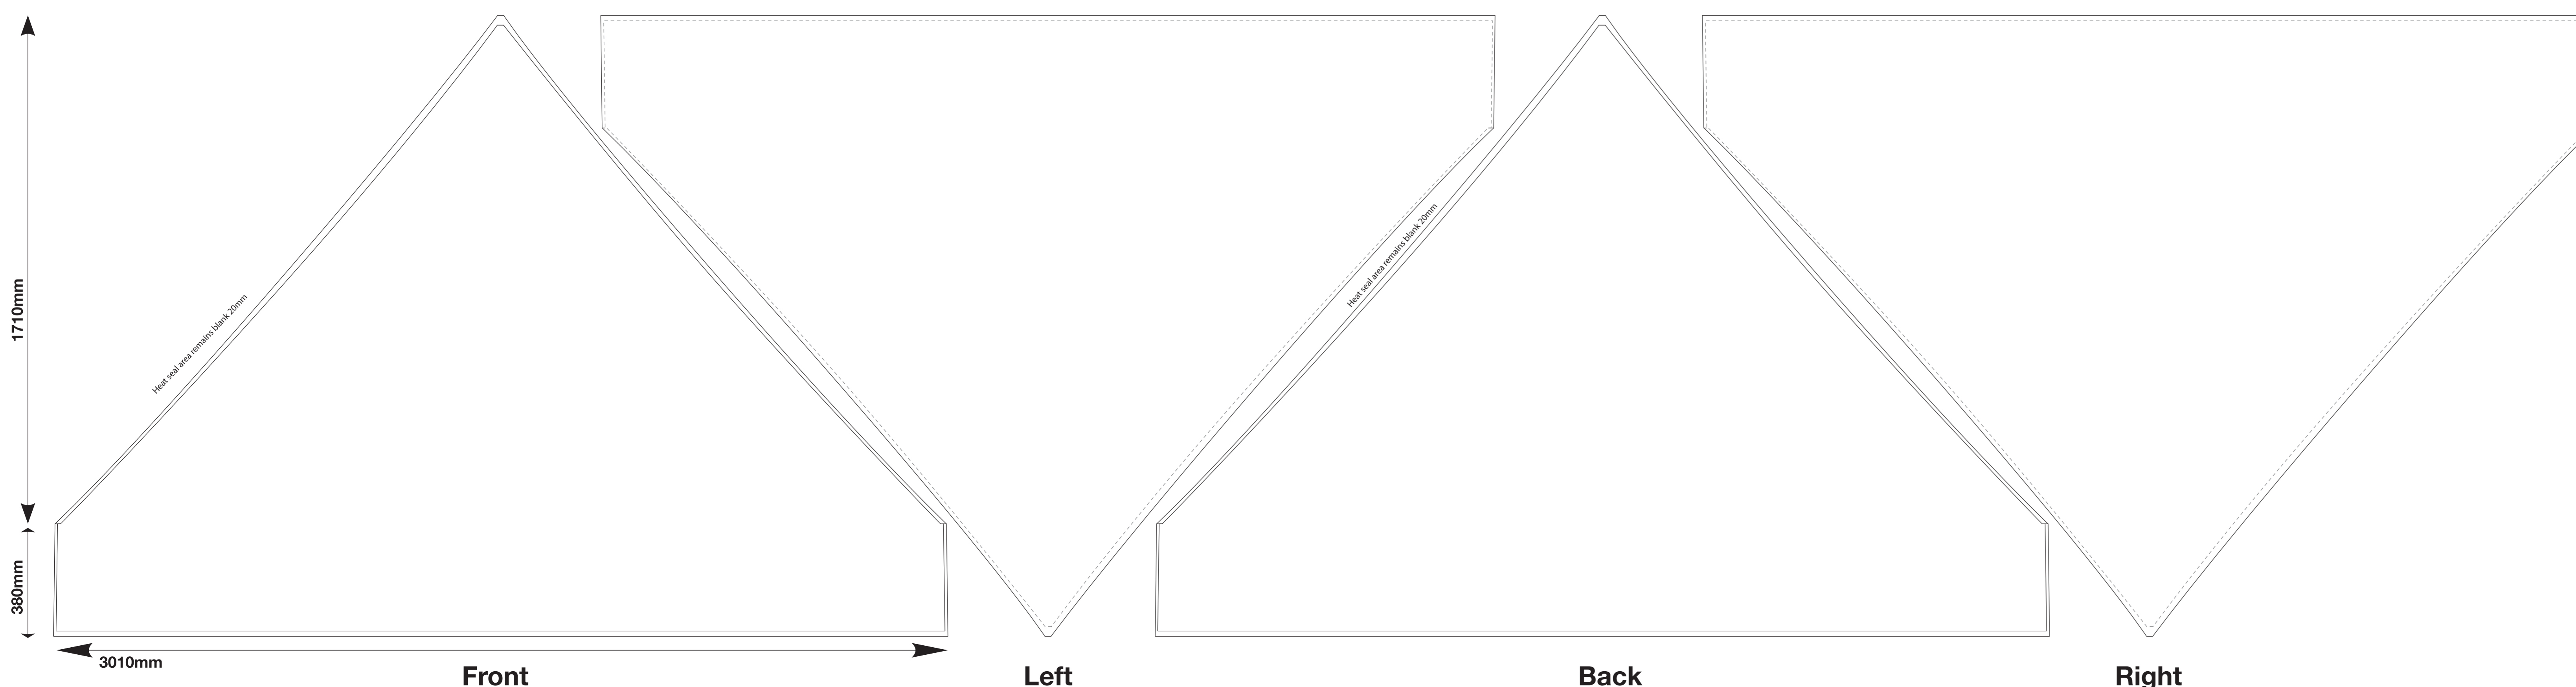

Front inside

Back inside

Left inside

Right inside

Front Outside

Back Outside

Left Outside

Right Outside

Front Half Wall

Back Half Wall

Left Half Wall

Right Half Wall

Front

Left

Back

Right

**Key**

— Edge of Material

.... Stitching line

This template is built to 10% scale

**Available Panel Colours**

White:	C - 0,	M - 0,	Y - 0,	K - 0
Black:	C - 63,	M - 52,	Y - 51,	K - 100
Red:	C - 25,	M - 100,	Y - 78,	K - 6
Green:	C - 74,	M - 35,	Y - 74,	K - 67
Dark Blue:	C - 90,	M - 80,	Y - 0,	K - 0
Yellow:	C - 0,	M - 25,	Y - 100,	K - 0